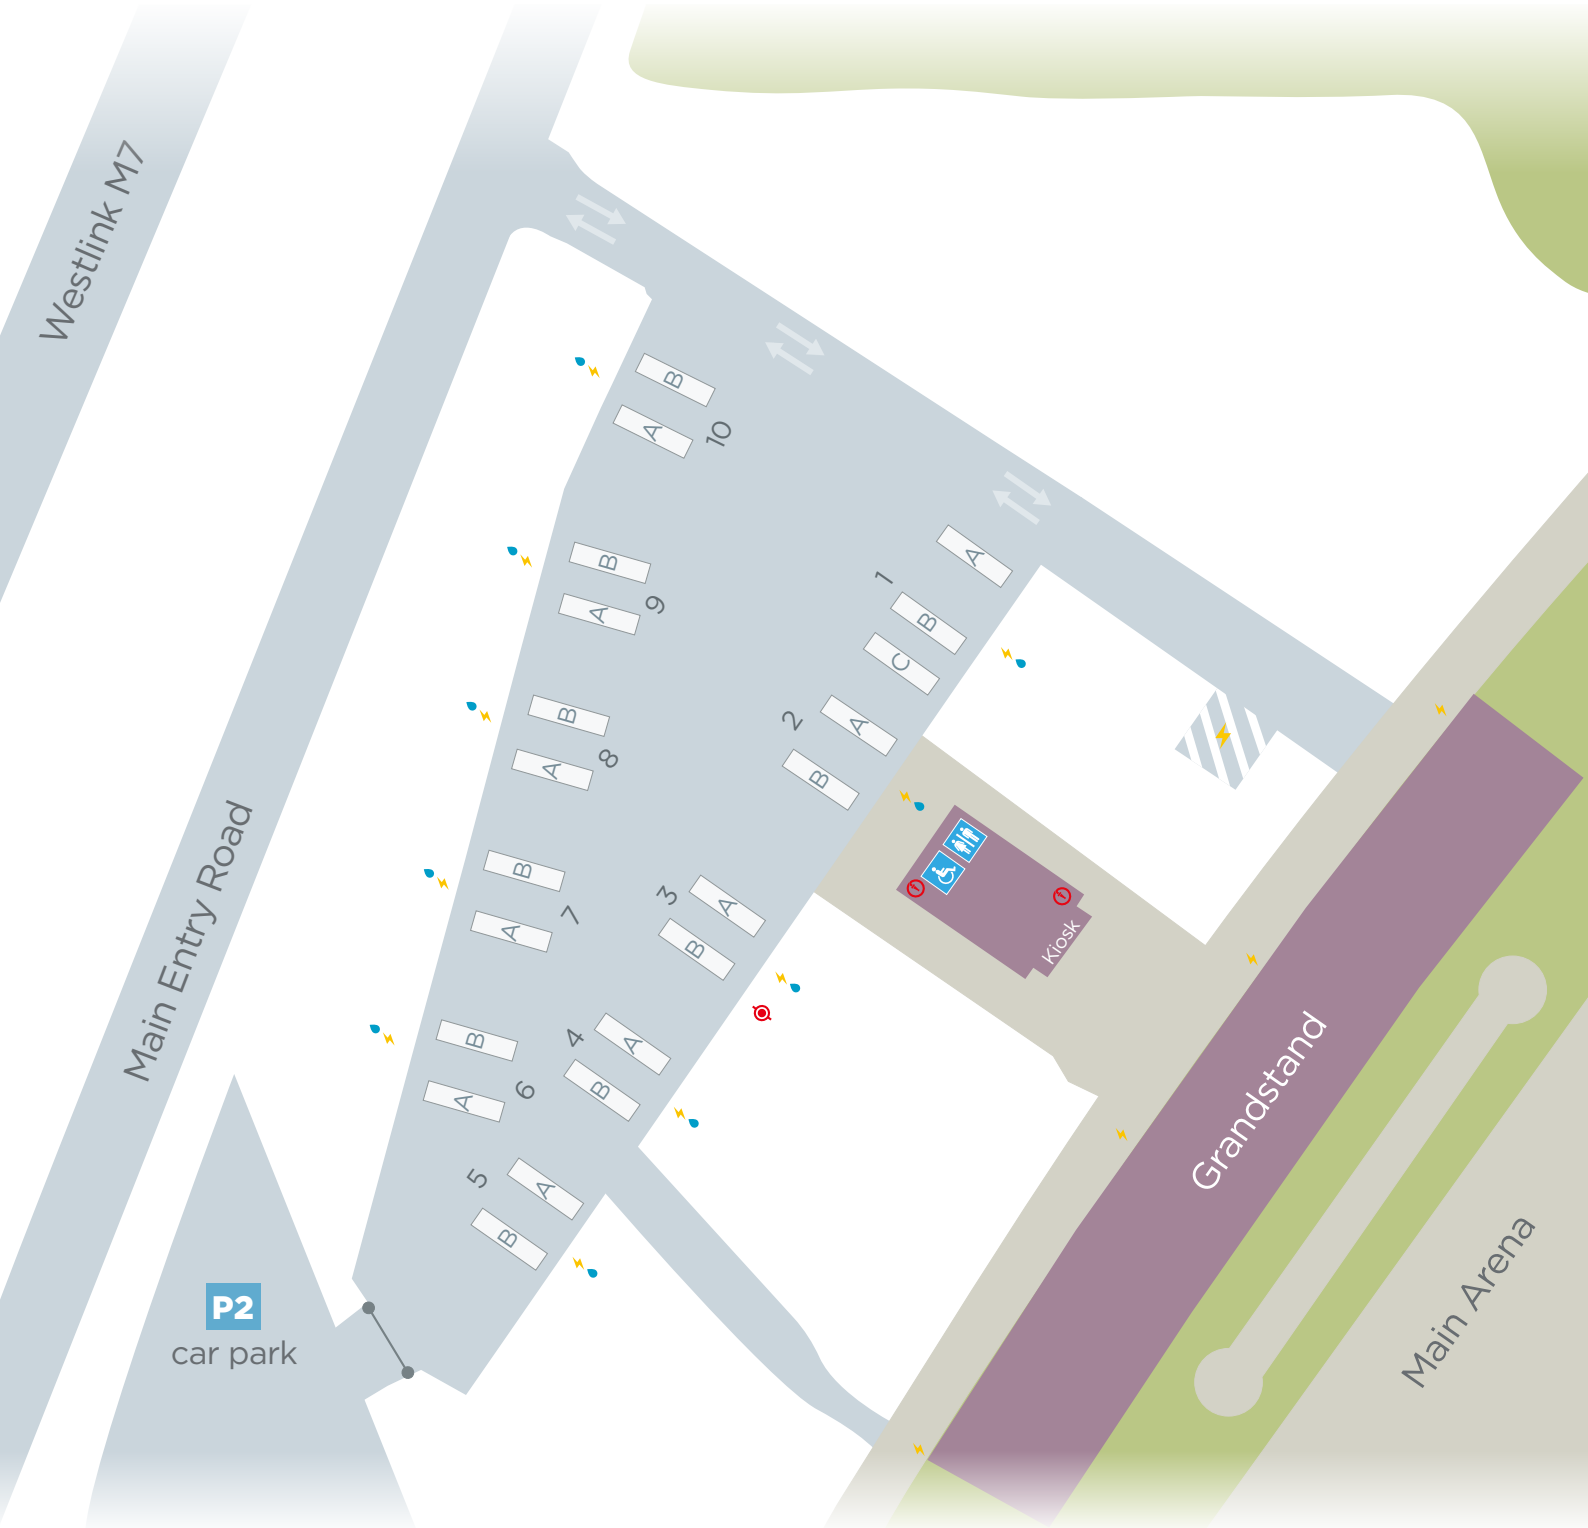

SYDNEY INTERNATIONAL EQUESTRIAN CENTRE

P3 Camping Map

- Medium Space 12-15m
- Power
- Water
- Fire Hose
- Fire Hydrant
- Amenities