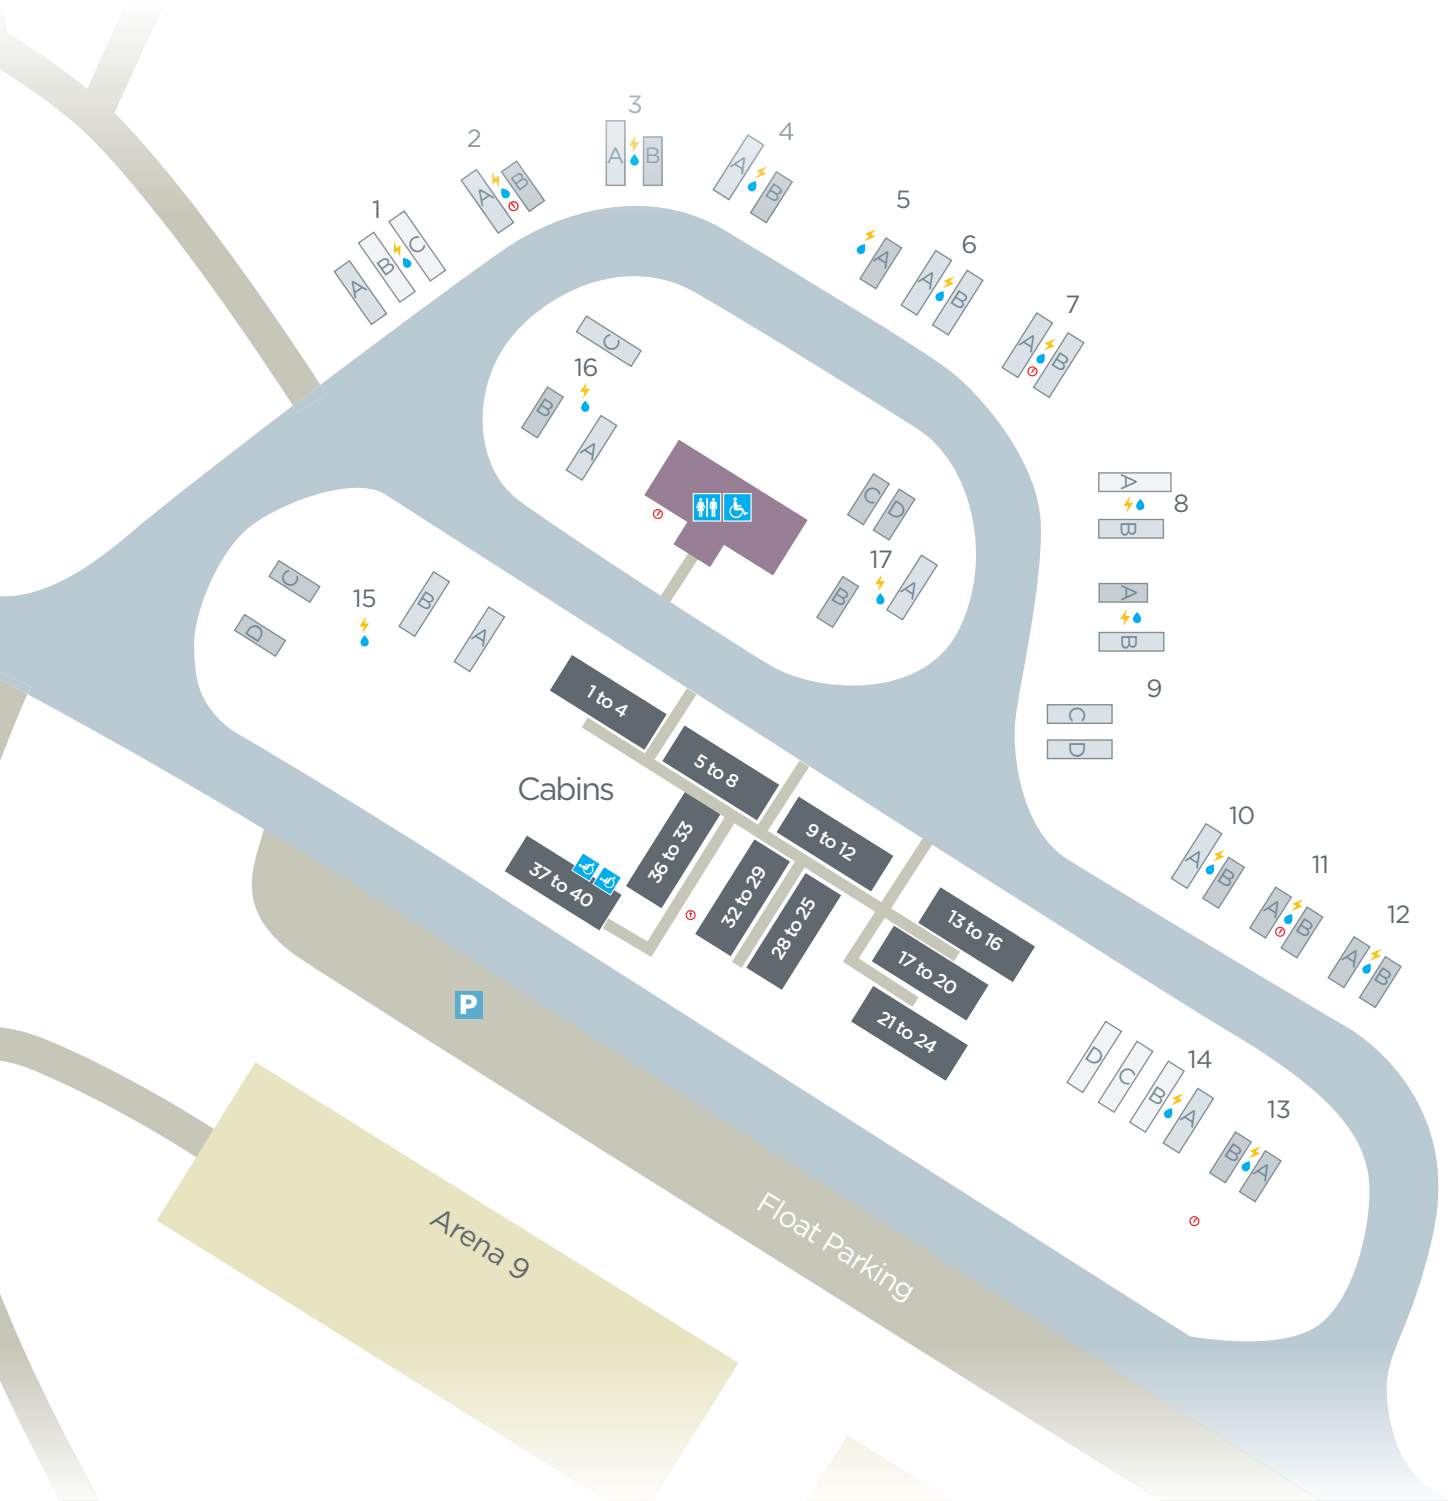

## South Truck Park - Camping Layout

Small Space 7-11m	Medium Space 12-15m	Large Space 15m+	Power	Water	Fire Hose	Amenities	Wheelchair Access